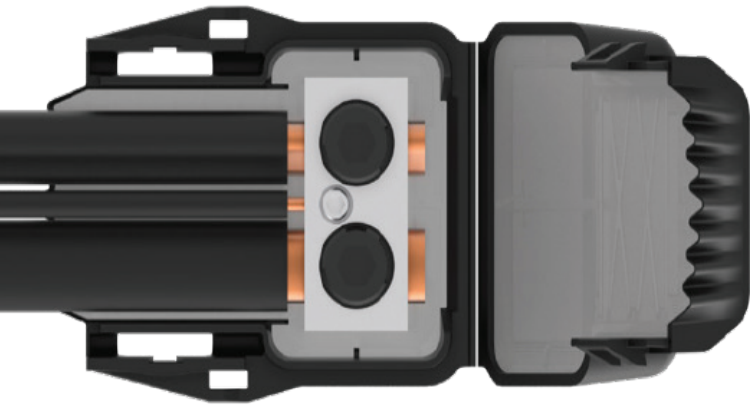

# GELBOX CONNECTOR KIT

- FOR SEALED LV & ELV ELECTRICAL CONNECTIONS

TE Connectivity's (TE) GelBox kits offer protection, insulation and high-quality sealing for fast, easy and safe cable connections.

The robust yet compact design was engineered to handle harsh environments and offer a wide application range for electrical connections, covering main cables from 6 to 70 mm<sup>2</sup> as well as service cables from 1.5 mm<sup>2</sup> to 4 mm<sup>2</sup>.

The GelBox kits feature the revolutionary PowerGel sealing technology, which provides an excellent moisture sealing over a wide temperature range (-40°C to over +90°C). PowerGel is halogen-free and has an unlimited shelf-life.

GelBox kits can be snap-closed by hand thanks to the flexible wave-like gel barriers and can be easily re-opened with a screwdriver to check the connections. If required, GelBox can be easily fixed inside the poles, pillars or pits using a standard cable tie.

## KEY FEATURES

- Quick, easy and clean installation
- Reliable water protection IP X8
- Compact design with wide application range for 6 mm<sup>2</sup> to 70mm<sup>2</sup> main cables
- Loop-in/loop-out or branching kits available
- Boxes can be re-opened for easy maintenance
- Halogen-free and UV-resistant
- Unlimited shelf-life, environment-friendly, no labelling requirements
- Safe and easy installation - avoids tape and potential exposed live terminals