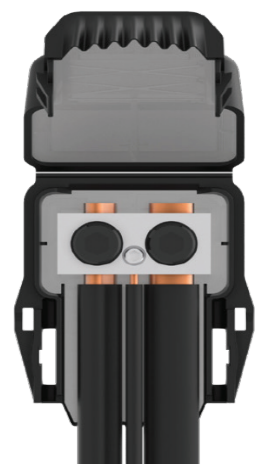

# GELBOX CONNECTOR KIT

- FOR SEALED LV & ELV ELECTRICAL CONNECTIONS

TE Connectivity's (TE) GelBox kits offer protection, insulation and high-quality sealing for fast, easy and safe cable connections.

The robust yet compact design was engineered to handle harsh environments and offer a wide application range for electrical connections, covering main cables from 6 to 70 mm<sup>2</sup> as well as service cables from 1.5 mm<sup>2</sup> to 4 mm<sup>2</sup>.

GelBox kits can be snap-closed by hand thanks to the flexible wave-like gel barriers and can be easily re-opened with a screwdriver to check the connections. If required, GelBox can be easily fixed inside the poles, pillars or pits using a standard cable tie.

## KEY FEATURES

- Quick, easy and clean installation
- Reliable water protection IP X8
- Compact design with wide application range for 6 mm<sup>2</sup> to 70mm<sup>2</sup> main cables
- Loop-in/loop-out or branching kits available
- Boxes can be re-opened for easy maintenance
- Halogen-free and UV-resistant
- Unlimited shelf-life, environment-friendly, no labelling requirements
- Safe and easy installation - avoids tape and potential exposed live terminals

## REVOLUTIONARY POWERGEL

Provides quick and easy installation and an excellent moisture seal over a wide temperature range.

CAT NO.		DESCRIPTION	APPLICATION RANGE	DIMENSIONS (LxWxH)
GELBOX-T2-1		GelBox Connector, 2 way	2 x 6-70 mm <sup>2</sup> / 1 x 1.5-4 mm <sup>2</sup>	66 x 50 x 35 mm
GELBOX-T3-4		GelBox Connector, 3 way	3 x 6-70 mm <sup>2</sup> / 4 x 1.5-4 mm <sup>2</sup>	66 x 70.5 x 35 mm
GELBOX-T4-4		GelBox Connector, 4 way	4 x 6-70 mm <sup>2</sup> / 4 x 1.5-4 mm <sup>2</sup>	66 x 91 x 35 mm