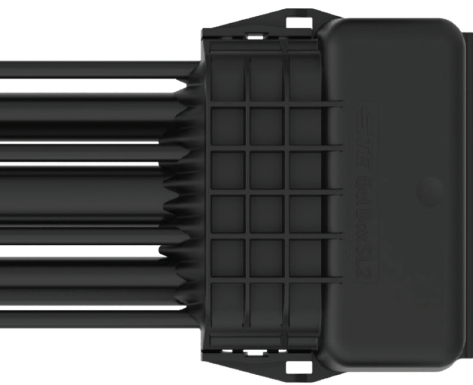

# GELBOX CONNECTOR KIT

- FOR SEALED LV & ELV ELECTRICAL CONNECTIONS

TE Connectivity's (TE) GelBox kits offer protection, insulation and high-quality sealing for fast, easy and safe cable connections.

The robust yet compact design was engineered to handle harsh environments and offer a wide application range for electrical connections, covering main cables from 6 to 70 mm<sup>2</sup> as well as service cables from 1.5 mm<sup>2</sup> to 4 mm<sup>2</sup>.

The GelBox kits feature the revolutionary PowerGel sealing technology, which provides an excellent moisture sealing over a wide temperature range (-40°C to over +90°C). PowerGel is halogen-free and has an unlimited shelf-life.

GelBox kits can be snap-closed by hand thanks to the flexible wave-like gel barriers and can be easily re-opened with a screwdriver to check the connections. If required, GelBox can be easily fixed inside the poles, pillars or pits using a standard cable tie.

## KEY FEATURES

- Quick, easy and clean installation
- Reliable water protection IP X8
- Compact design with wide application range for 6 mm<sup>2</sup> to 70mm<sup>2</sup> main cables
- Loop-in/loop-out or branching kits available
- Boxes can be re-opened for easy maintenance
- Halogen-free and UV-resistant
- Unlimited shelf-life, environment-friendly, no labelling requirements
- Safe and easy installation - avoids tape and potential exposed live terminals