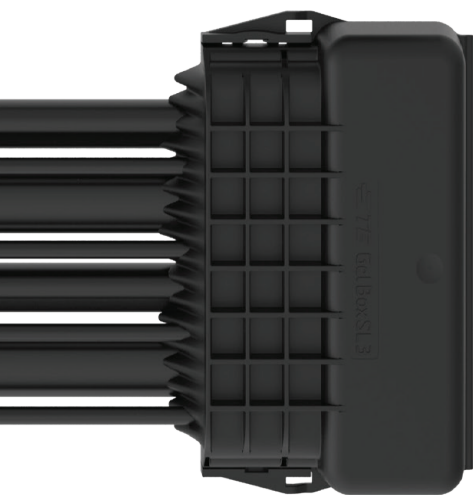

# GELBOX CONNECTOR KIT

- FOR SEALED LV & ELV ELECTRICAL CONNECTIONS

TE Connectivity's (TE) GelBox kits offer protection, insulation and high-quality sealing for fast, easy and safe cable connections.

The robust yet compact design was engineered to handle harsh environments and offer a wide application range for electrical connections, covering main cables from 6 to 70 mm<sup>2</sup> as well as service cables from 1.5 mm<sup>2</sup> to 4 mm<sup>2</sup>.

The GelBox kits feature the revolutionary PowerGel sealing technology, which provides an excellent moisture sealing over a wide temperature range (-40°C to over +90°C). PowerGel is halogen-free and has an unlimited shelf-life.

GelBox kits can be snap-closed by hand thanks to the flexible wave-like gel barriers and can be easily re-opened with a screwdriver to check the connections. If required, GelBox can be easily fixed inside the poles, pillars or pits using a standard cable tie.

A versatile low voltage or extra low voltage electrical connection system with a wide variety of applications Eg; Streetlights, Loop In/Out and feed to luminaires, Extra LV feeds within pillar boxes.